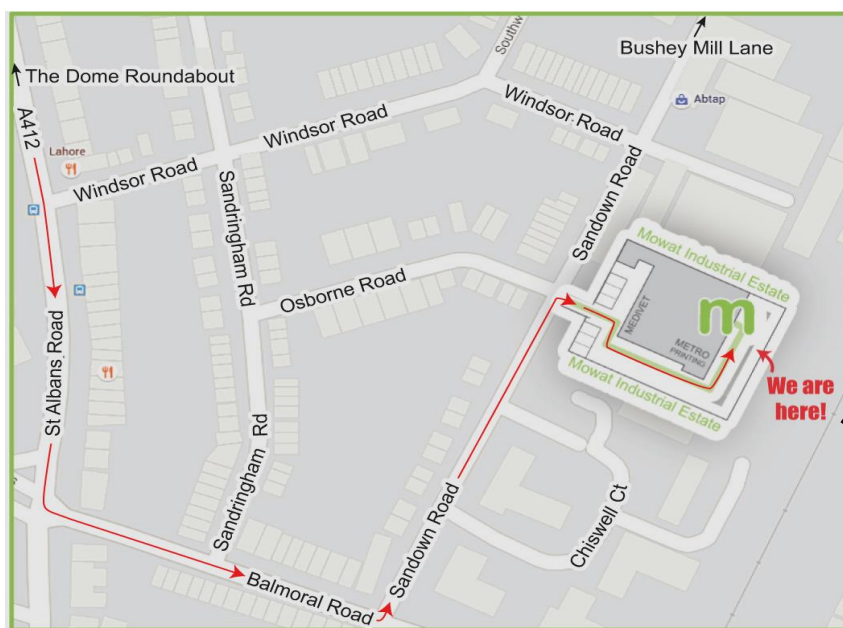

Shop address: Unit 11, Mowat Industrial Estate, Sandown Rd, Watford WD24 7UY

3. ONLINE ORDERING GUIDE

Our aim is that all orders are sent out within 10 working days. During the busy summer period, it can take a little longer, so please allow us some extra time to get your order to you.

b) The address for Click & Collect:

6, Mowat Industrial Estate, Sandown Rd, Watford WD24 7UZ

If you have any queries, please do not hesitate to call or email us. We are happy to help!